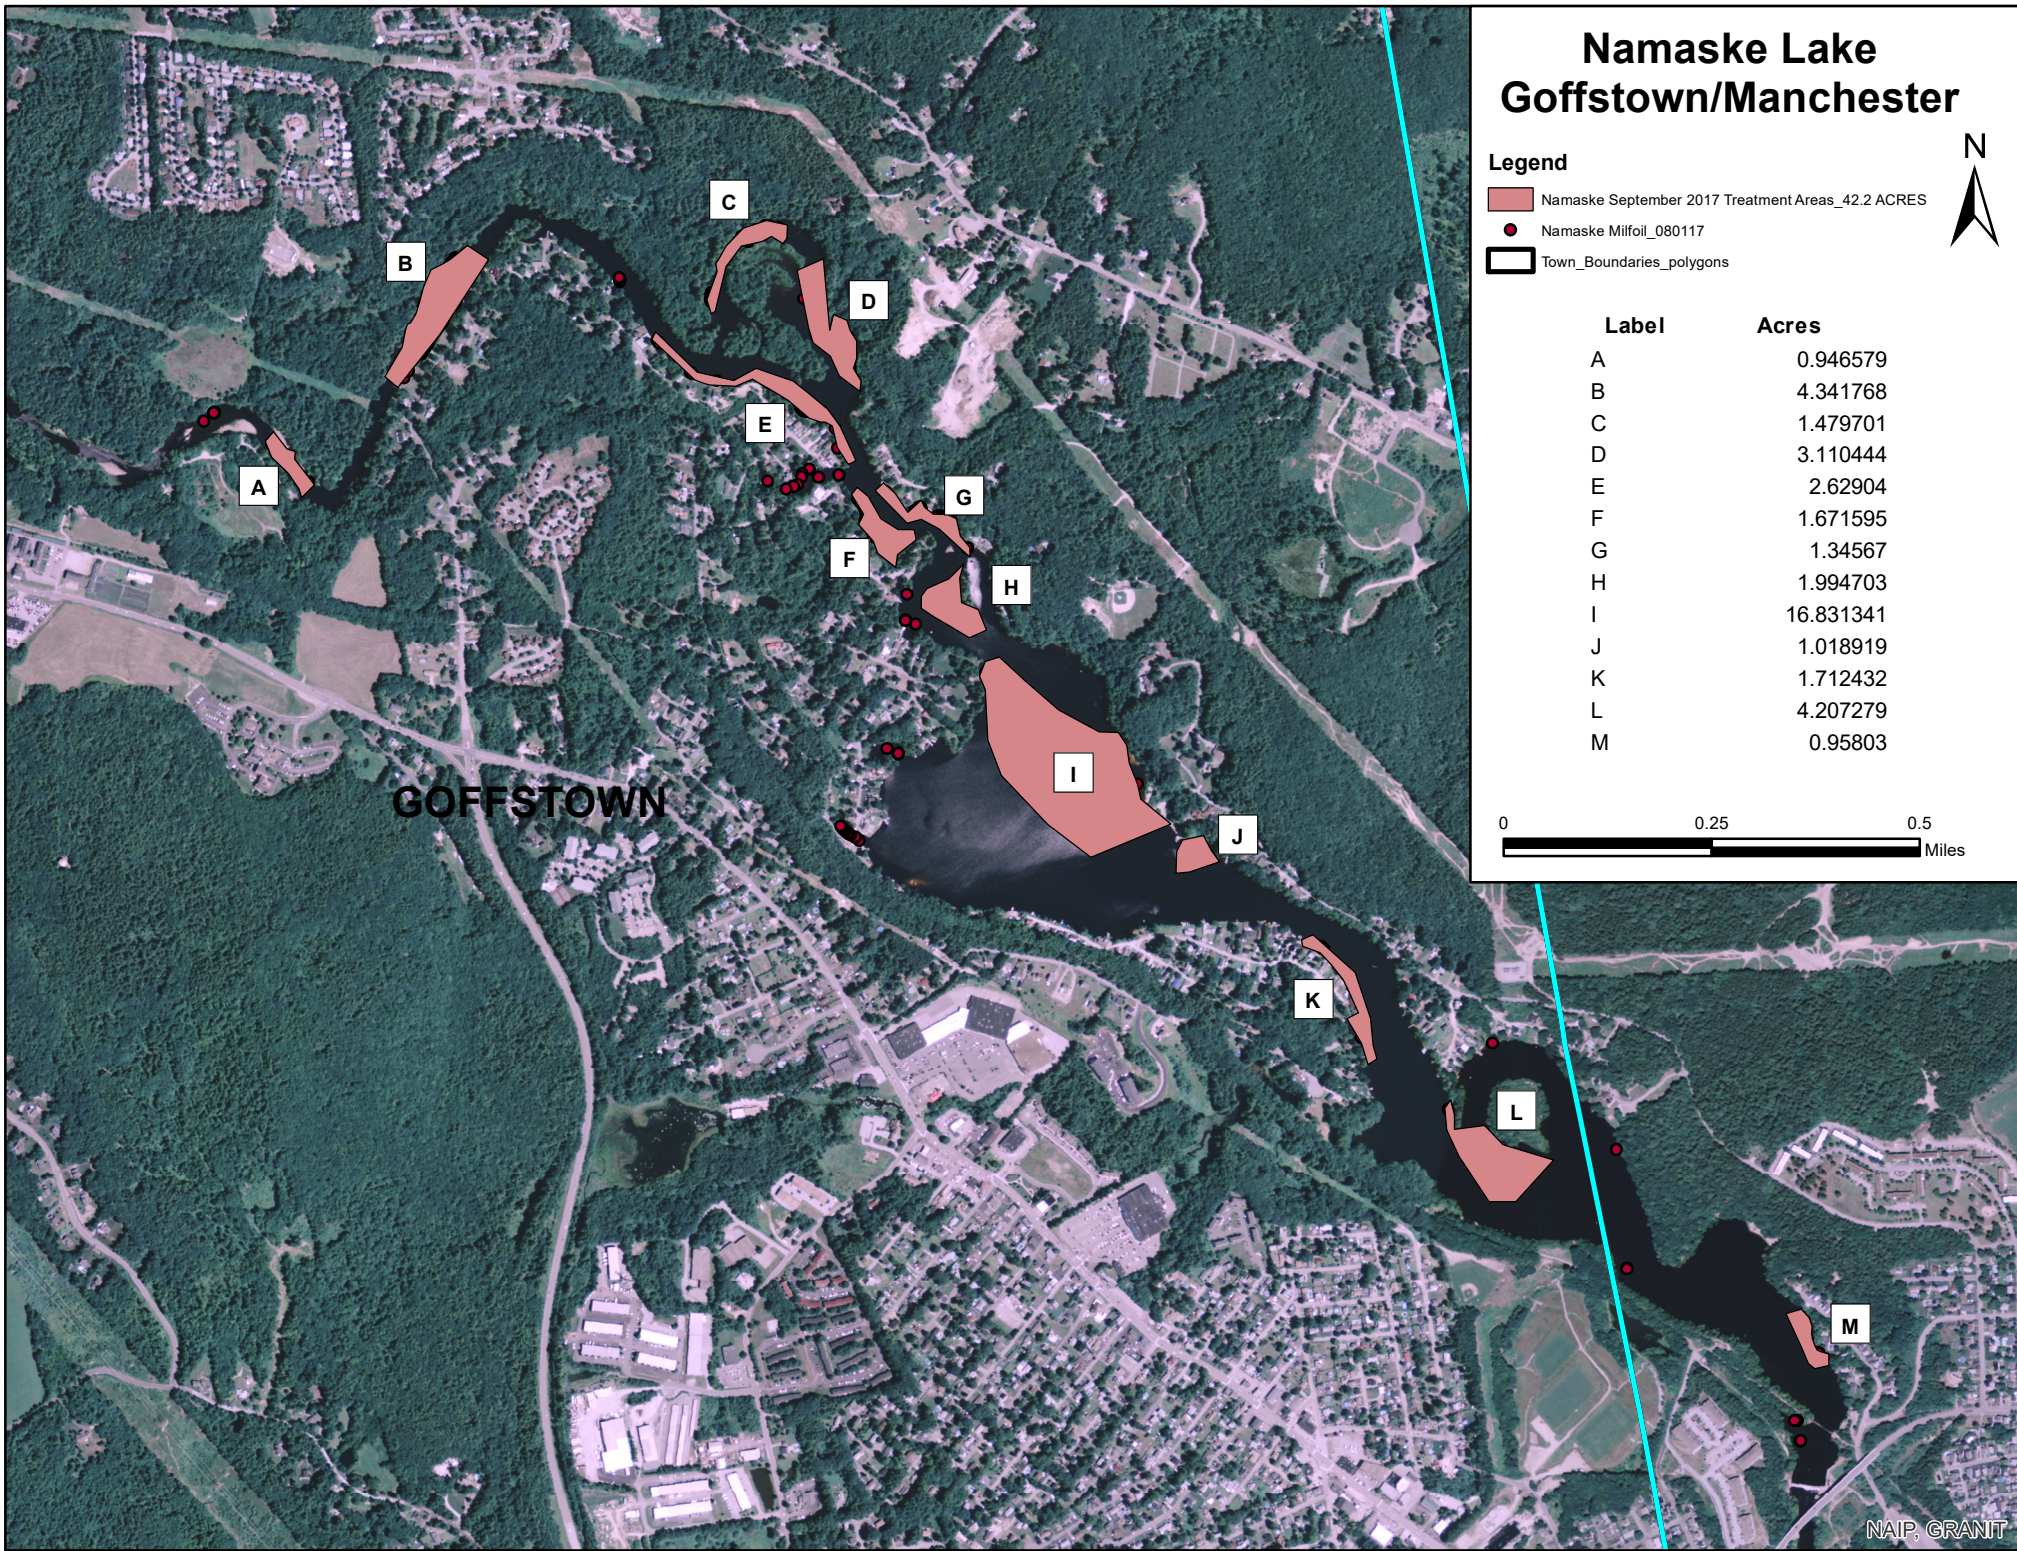

# Namaske Lake Goffstown/Manchester

**Legend**

- Namaske September 2017 Treatment Areas\_42.2 ACRES
- Namaske Milfoil\_080117
- Town\_Boundaries\_polygons

Label	Acres
A	0.946579
B	4.341768
C	1.479701
D	3.110444
E	2.62904
F	1.671595
G	1.34567
H	1.994703
I	16.831341
J	1.018919
K	1.712432
L	4.207279
M	0.95803

**GOFFSTOWN**